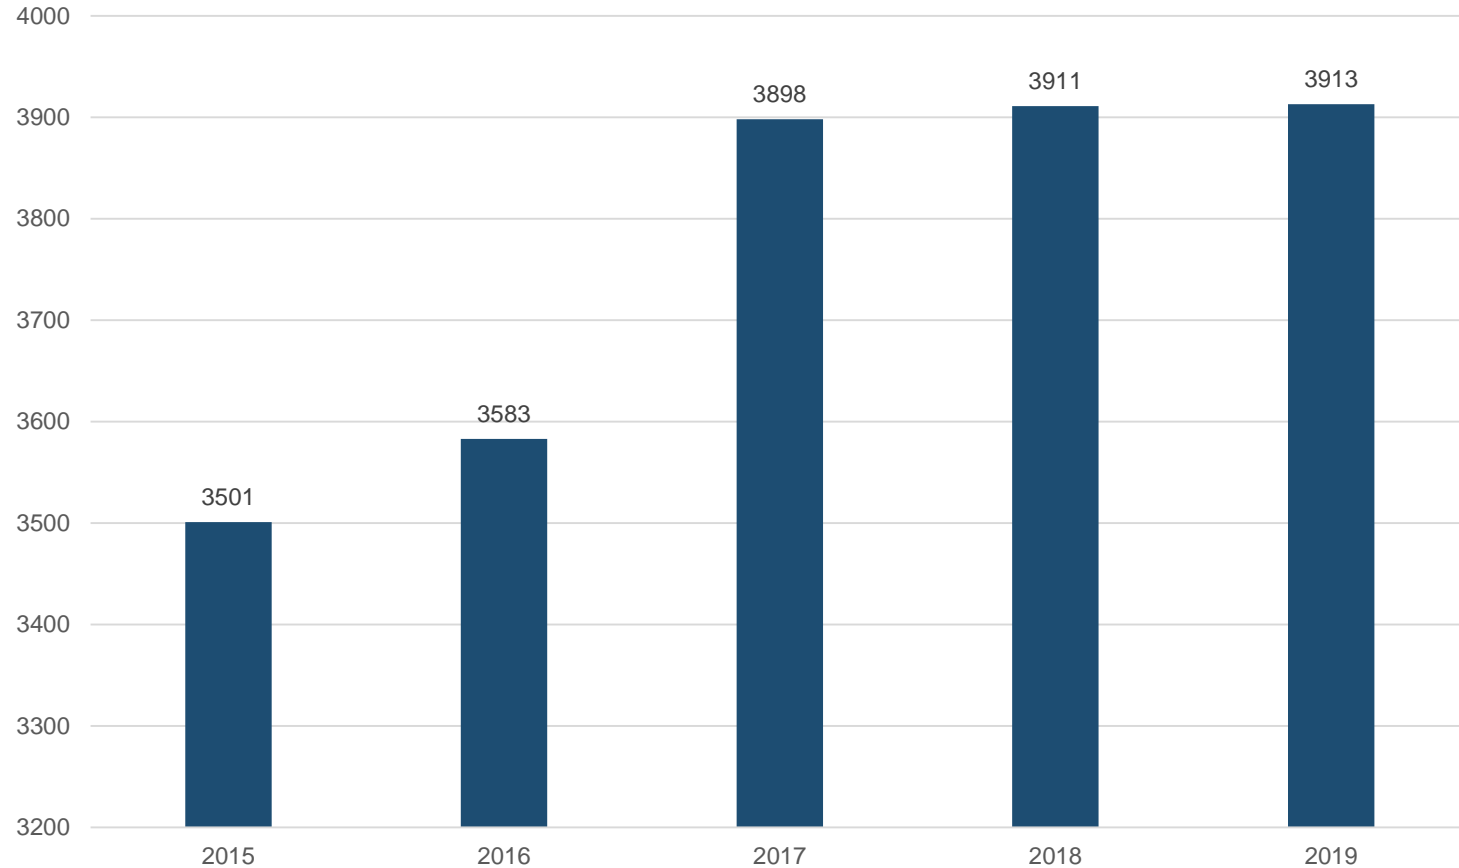

2019 Almond Conference
AT-A-GLANCE

Total Checked-in Attendance

3,913

Total Attendee Pre-Registration | 2015-2019 Comparison

Grower/Processor Pre-Registration | 2015-2019 Comparison

Final Registration | 2015-2019 Comparison

	2015	2016	2017	2018	2019
Checked-In	3,501	3,583	3,898	3,911	3,913
Onsite	1,079	1,000	1,021	1,110	1,066
No-Show	723	700	675	665	882

Total Attendance | 2015-2019 Comparison

Grower/Processor Attendance | 2015-2019 Comparison

Self-Reported Demographics | 2015-2019 Comparison

	2015	2016	2017	2018	2019
# of respondents	2,094	2,040	2,356	2,323	2,394
% of total attendees	60%	57%	60%	59%	61%
Allied Industry	127	100	85	103	100
Beekeeper	44	44	38	51	50
Food Safety/Lab	46	50	52	52	50
Grower	958	823	915	968	941
Processor	303	278	245	271	240
Huller/Sheller	168	173	144	187	147
Importer/Exporter	241	230	215	203	166
Media	20	23	30	19	14
PCA	169	152	171	182	196
Regulator/Gov't Official	20	35	25	37	19

*Of the remaining 1,519 attendees from 2019, 69% are Exhibit Booth staff.

Unique Trade Show Exhibitors | 2015-2019 Comparison

Grower Attendance by County

 *Top three represented counties*

Grower Attendance by Age