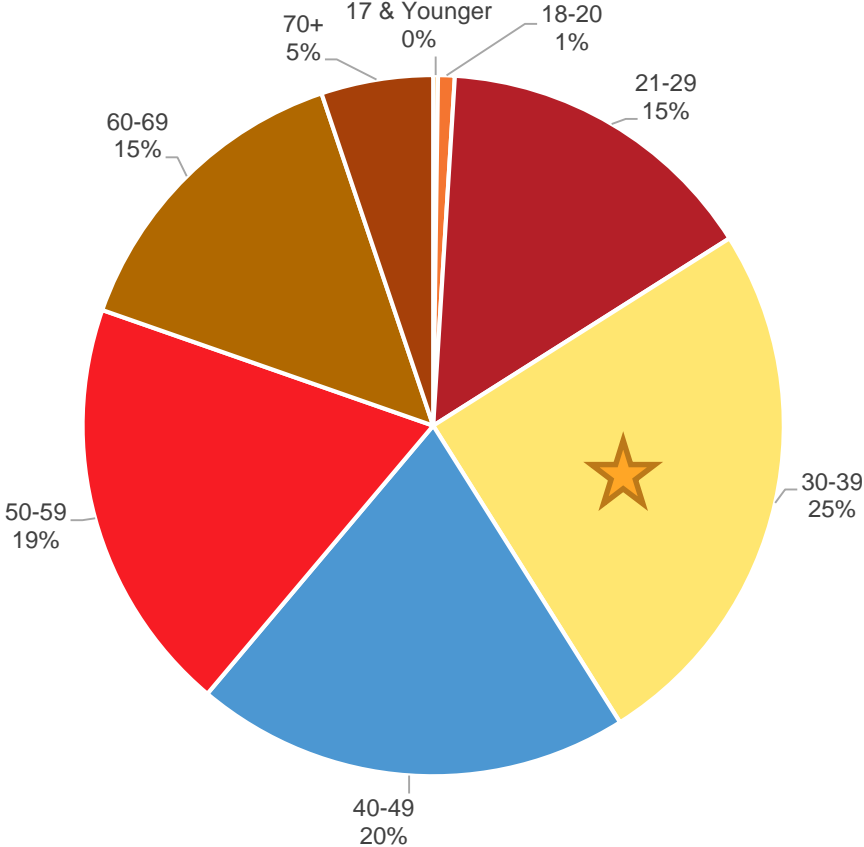

Self-Reported Demographics | 2015-2019 Comparison

	2015	2016	2017	2018	2019
# of respondents	2,094	2,040	2,356	2,323	2,394
% of total attendees	60%	57%	60%	59%	61%
Allied Industry	127	100	85	103	100
Beekeeper	44	44	38	51	50
Food Safety/Lab	46	50	52	52	50
Grower	958	823	915	968	941
Processor	303	278	245	271	240
Huller/Sheller	168	173	144	187	147
Importer/Exporter	241	230	215	203	166
Media	20	23	30	19	14
PCA	169	152	171	182	196
Regulator/Gov't Official	20	35	25	37	19

*Of the remaining 1,519 attendees from 2019, 69% are Exhibit Booth staff.

Unique Trade Show Exhibitors | 2015-2019 Comparison

Grower Attendance by County

 *Top three represented counties*

Grower Attendance by Age

 *Largest age represented*

Handle Represented

96.26% of the 2018/2019 crop handle was represented at The Almond Conference.

States Represented – 33

- Arizona
- California
- Colorado
- D.C.
- Florida
- Georgia
- Idaho
- Illinois
- Indiana
- Iowa
- Louisiana
- Maryland
- Massachusetts
- Michigan
- Minnesota
- Missouri
- Nebraska
- Nevada
- New Jersey
- New York
- North Carolina
- Ohio
- Oklahoma
- Oregon
- Pennsylvania
- South Carolina
- Tennessee
- Texas
- Utah
- Virginia
- Washington
- Wisconsin

Countries Represented – 27

- Australia
- Belgium
- Brazil
- Canada
- Chile
- China
- Finland
- Georgia
- Germany
- Hong Kong
- India
- Ireland
- Israel
- Japan
- Mexico
- Morocco
- Netherlands
- New Zealand
- Pakistan
- Portugal
- Spain
- Switzerland
- Taiwan
- Tunisia
- United Arab Emirates
- United Kingdom
- United States