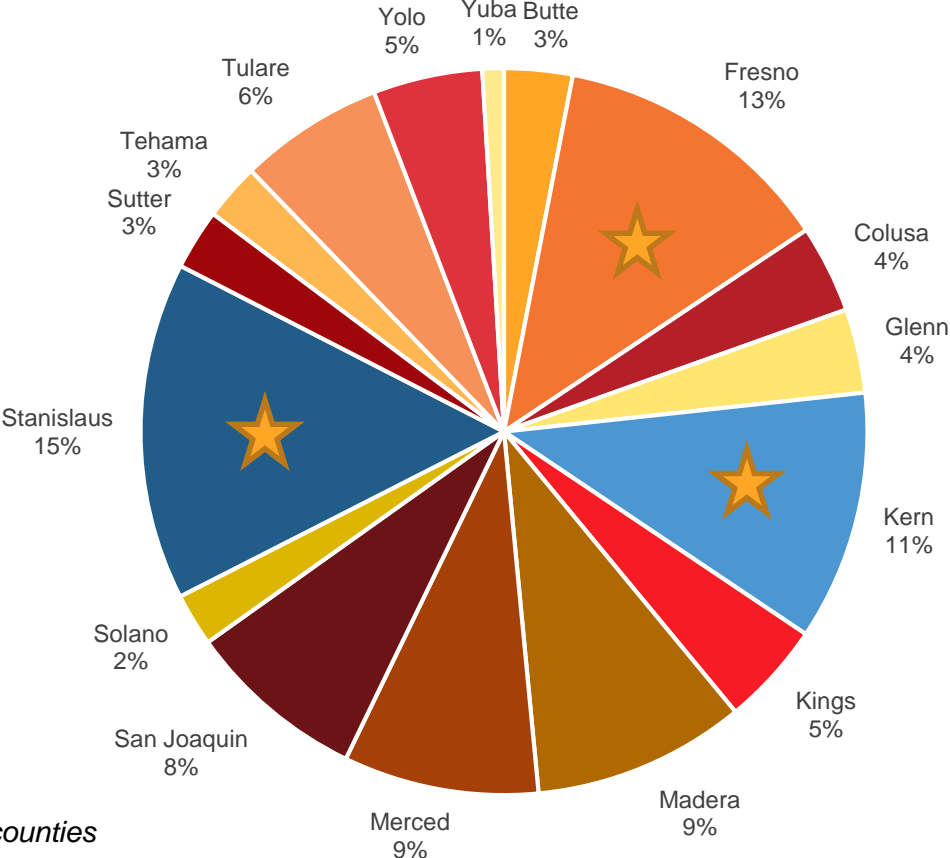

Self-Reported Demographics | 2015-2019 Comparison

	2015	2016	2017	2018	2019
# of respondents	2,094	2,040	2,356	2,323	2,394
% of total attendees	60%	57%	60%	59%	61%
Allied Industry	127	100	85	103	100
Beekeeper	44	44	38	51	50
Food Safety/Lab	46	50	52	52	50
Grower	958	823	915	968	941
Processor	303	278	245	271	240
Huller/Sheller	168	173	144	187	147
Importer/Exporter	241	230	215	203	166
Media	20	23	30	19	14
PCA	169	152	171	182	196
Regulator/Gov't Official	20	35	25	37	19

*Of the remaining 1,519 attendees from 2019, 69% are Exhibit Booth staff.

Unique Trade Show Exhibitors | 2015-2019 Comparison

Grower Attendance by County

 *Top three represented counties*

Grower Attendance by Age

 *Largest age represented*

Handle Represented

96.26% of the 2018/2019 crop handle was represented at The Almond Conference.

States Represented – 33

- Arizona
- California
- Colorado
- D.C.
- Florida
- Georgia
- Idaho
- Illinois
- Indiana
- Iowa
- Louisiana
- Maryland
- Massachusetts
- Michigan
- Minnesota
- Missouri
- Nebraska
- Nevada
- New Jersey
- New York
- North Carolina
- Ohio
- Oklahoma
- Oregon
- Pennsylvania
- South Carolina
- Tennessee
- Texas
- Utah
- Virginia
- Washington
- Wisconsin

Countries Represented – 27

- Australia
- Belgium
- Brazil
- Canada
- Chile
- China
- Finland
- Georgia
- Germany
- Hong Kong
- India
- Ireland
- Israel
- Japan
- Mexico
- Morocco
- Netherlands
- New Zealand
- Pakistan
- Portugal
- Spain
- Switzerland
- Taiwan
- Tunisia
- United Arab Emirates
- United Kingdom
- United States