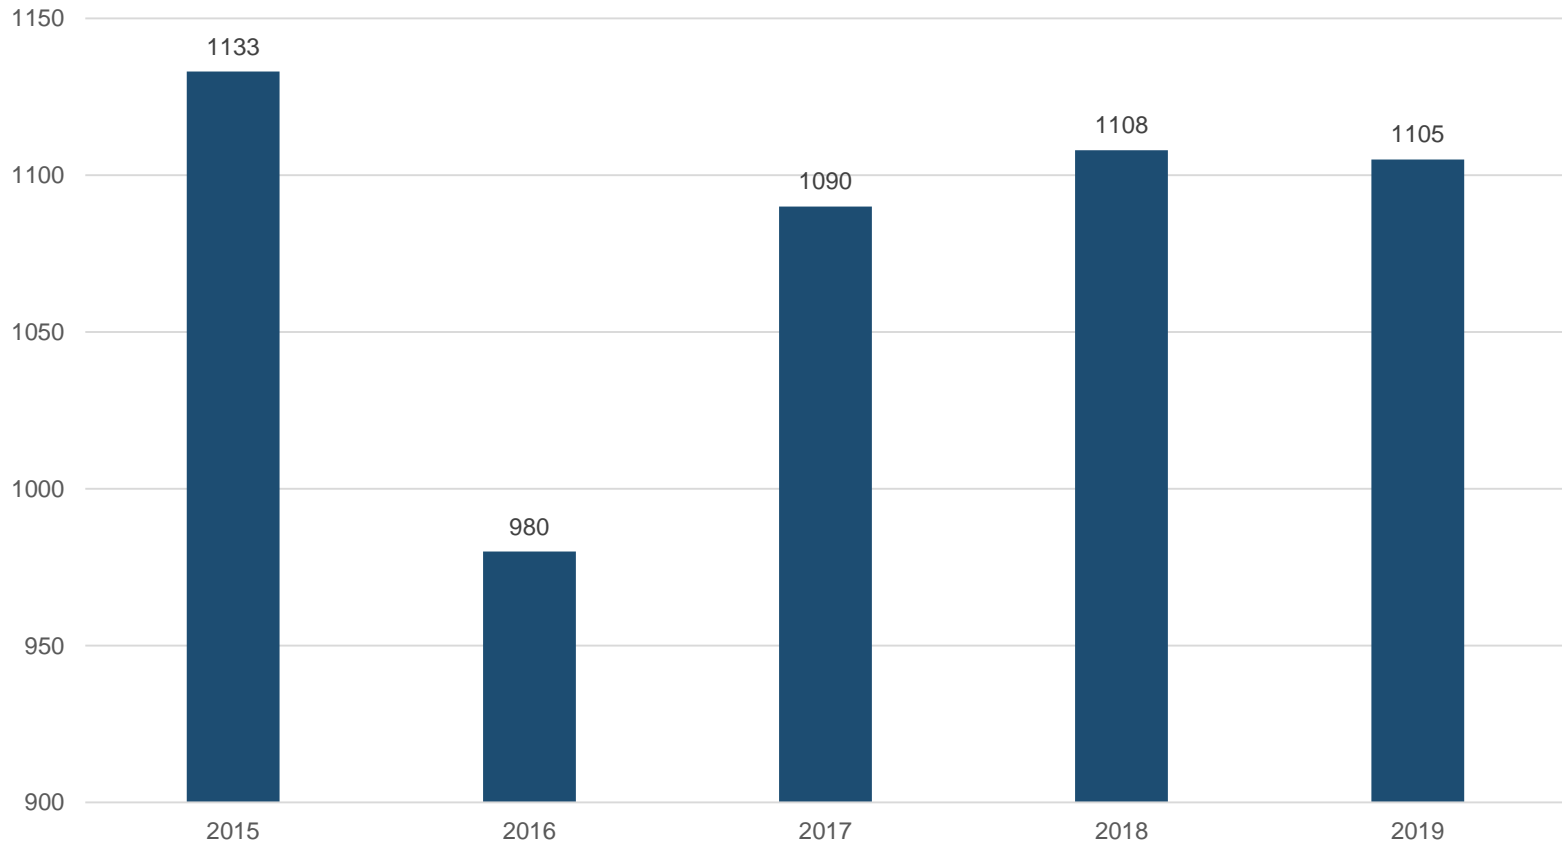

2019 Almond Conference
AT-A-GLANCE

Total Checked-in Attendance

3,913

Total Attendee Pre-Registration | 2015-2019 Comparison

Grower/Processor Pre-Registration | 2015-2019 Comparison

Final Registration | 2015-2019 Comparison

	2015	2016	2017	2018	2019
Checked-In	3,501	3,583	3,898	3,911	3,913
Onsite	1,079	1,000	1,021	1,110	1,066
No-Show	723	700	675	665	882

Total Attendance | 2015-2019 Comparison

Grower/Processor Attendance | 2015-2019 Comparison

Self-Reported Demographics | 2015-2019 Comparison

	2015	2016	2017	2018	2019
# of respondents	2,094	2,040	2,356	2,323	2,394
% of total attendees	60%	57%	60%	59%	61%
Allied Industry	127	100	85	103	100
Beekeeper	44	44	38	51	50
Food Safety/Lab	46	50	52	52	50
Grower	958	823	915	968	941
Processor	303	278	245	271	240
Huller/Sheller	168	173	144	187	147
Importer/Exporter	241	230	215	203	166
Media	20	23	30	19	14
PCA	169	152	171	182	196
Regulator/Gov't Official	20	35	25	37	19

*Of the remaining 1,519 attendees from 2019, 69% are Exhibit Booth staff.

Unique Trade Show Exhibitors | 2015-2019 Comparison

Grower Attendance by County

 *Top three represented counties*

Grower Attendance by Age