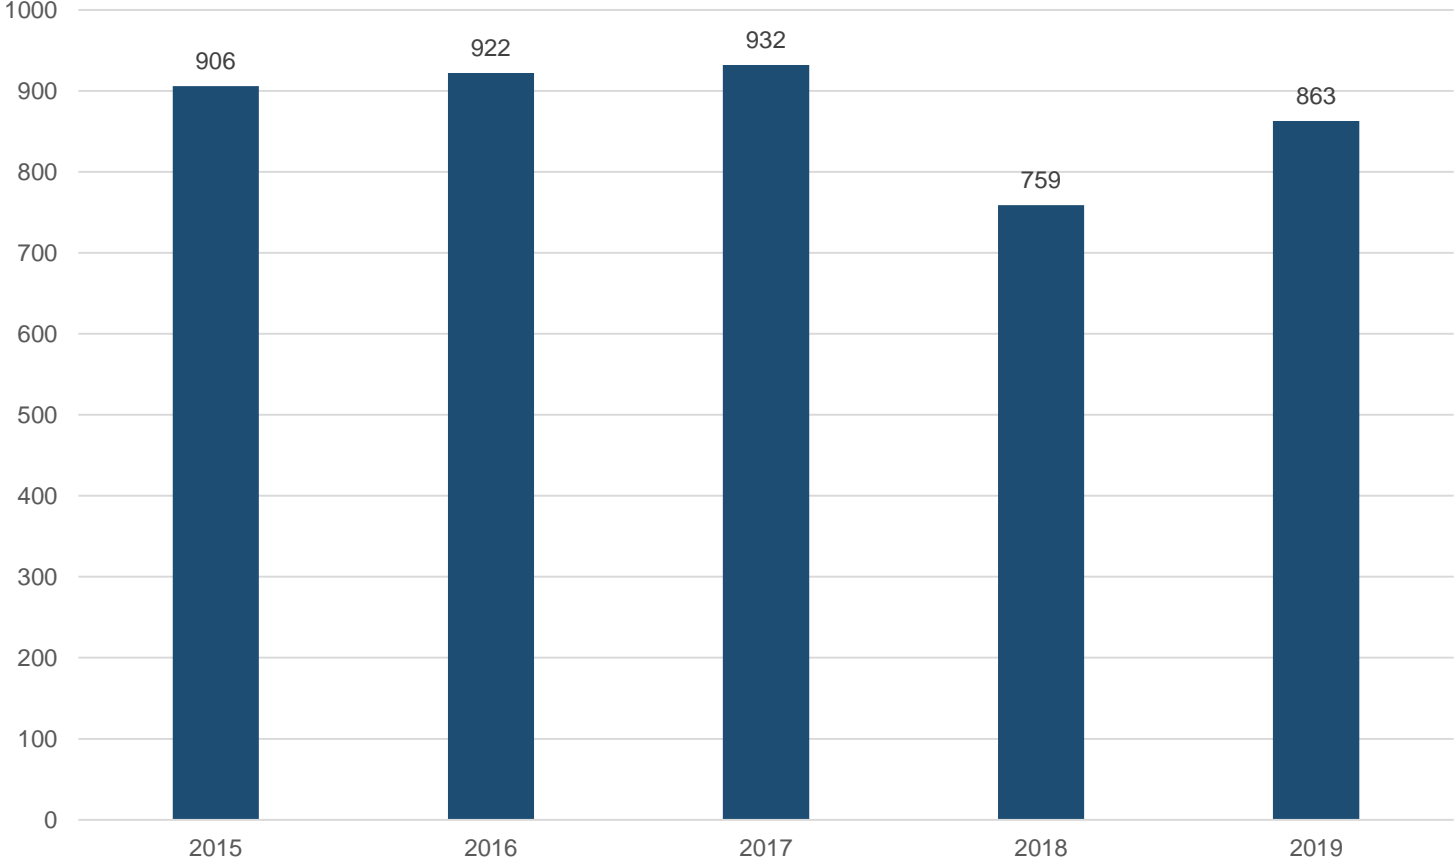

2019 Almond Conference
AT-A-GLANCE

Total Checked-in Attendance

3,913

Total Attendee Pre-Registration | 2015-2019 Comparison

Grower/Processor Pre-Registration | 2015-2019 Comparison

Final Registration | 2015-2019 Comparison

	2015	2016	2017	2018	2019
Checked-In	3,501	3,583	3,898	3,911	3,913
Onsite	1,079	1,000	1,021	1,110	1,066
No-Show	723	700	675	665	882

Total Attendance | 2015-2019 Comparison

Grower/Processor Attendance | 2015-2019 Comparison

Self-Reported Demographics | 2015-2019 Comparison

	2015	2016	2017	2018	2019
# of respondents	2,094	2,040	2,356	2,323	2,394
% of total attendees	60%	57%	60%	59%	61%
Allied Industry	127	100	85	103	100
Beekeeper	44	44	38	51	50
Food Safety/Lab	46	50	52	52	50
Grower	958	823	915	968	941
Processor	303	278	245	271	240
Huller/Sheller	168	173	144	187	147
Importer/Exporter	241	230	215	203	166
Media	20	23	30	19	14
PCA	169	152	171	182	196
Regulator/Gov't Official	20	35	25	37	19

*Of the remaining 1,519 attendees from 2019, 69% are Exhibit Booth staff.

Unique Trade Show Exhibitors | 2015-2019 Comparison

Grower Attendance by County

 *Top three represented counties*

Grower Attendance by Age