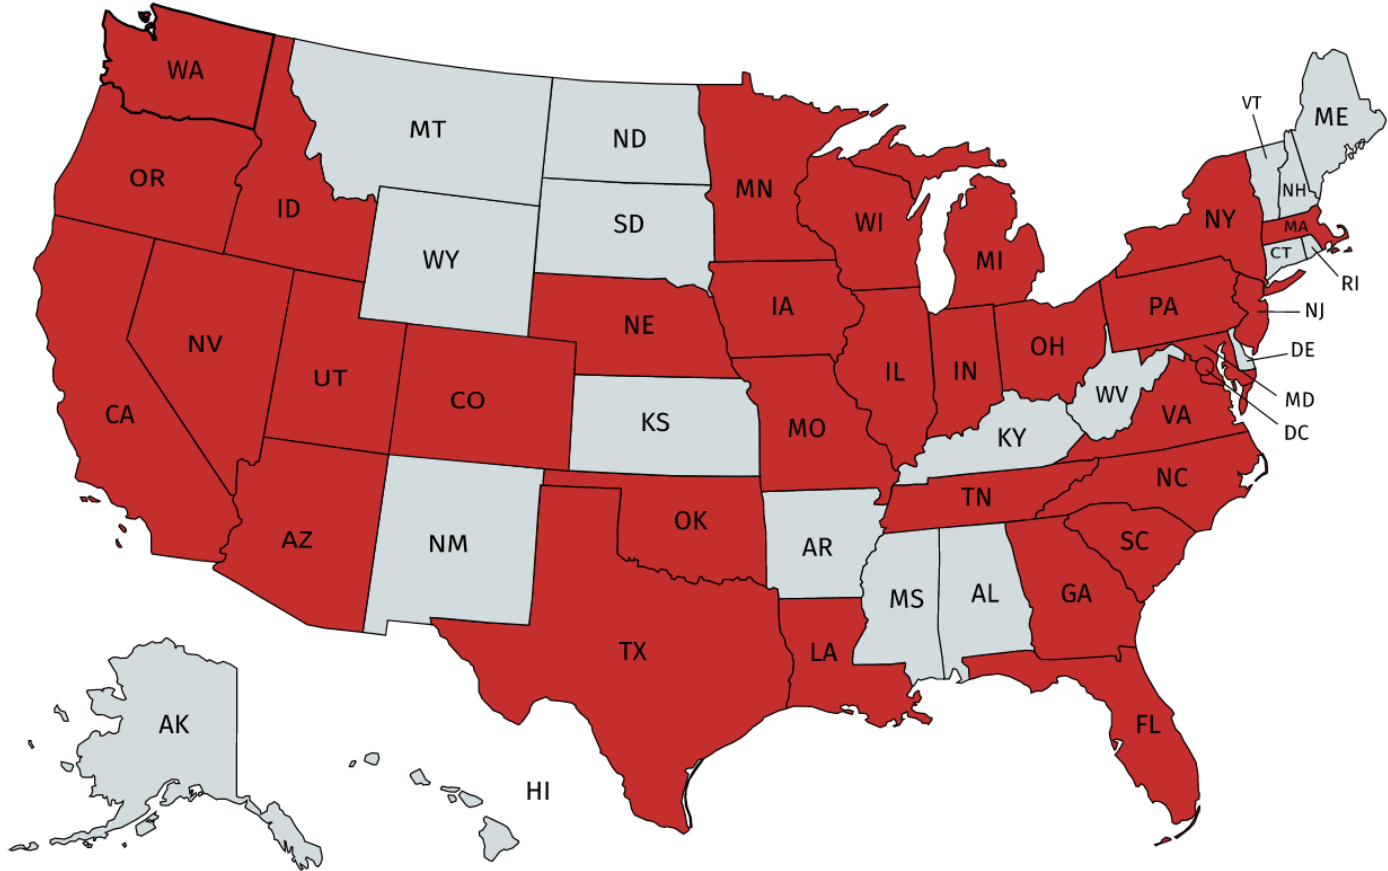

*Of the remaining 1,519 attendees from 2019, 69% are Exhibit Booth staff.

Unique Trade Show Exhibitors | 2015-2019 Comparison

Grower Attendance by County

 *Top three represented counties*

Grower Attendance by Age

 *Largest age represented*

Handle Represented

96.26% of the 2018/2019 crop handle was represented at The Almond Conference.

States Represented – 33

- Arizona
- California
- Colorado
- D.C.
- Florida
- Georgia
- Idaho
- Illinois
- Indiana
- Iowa
- Louisiana
- Maryland
- Massachusetts
- Michigan
- Minnesota
- Missouri
- Nebraska
- Nevada
- New Jersey
- New York
- North Carolina
- Ohio
- Oklahoma
- Oregon
- Pennsylvania
- South Carolina
- Tennessee
- Texas
- Utah
- Virginia
- Washington
- Wisconsin

Countries Represented – 27

- Australia
- Belgium
- Brazil
- Canada
- Chile
- China
- Finland
- Georgia
- Germany
- Hong Kong
- India
- Ireland
- Israel
- Japan
- Mexico
- Morocco
- Netherlands
- New Zealand
- Pakistan
- Portugal
- Spain
- Switzerland
- Taiwan
- Tunisia
- United Arab Emirates
- United Kingdom
- United States