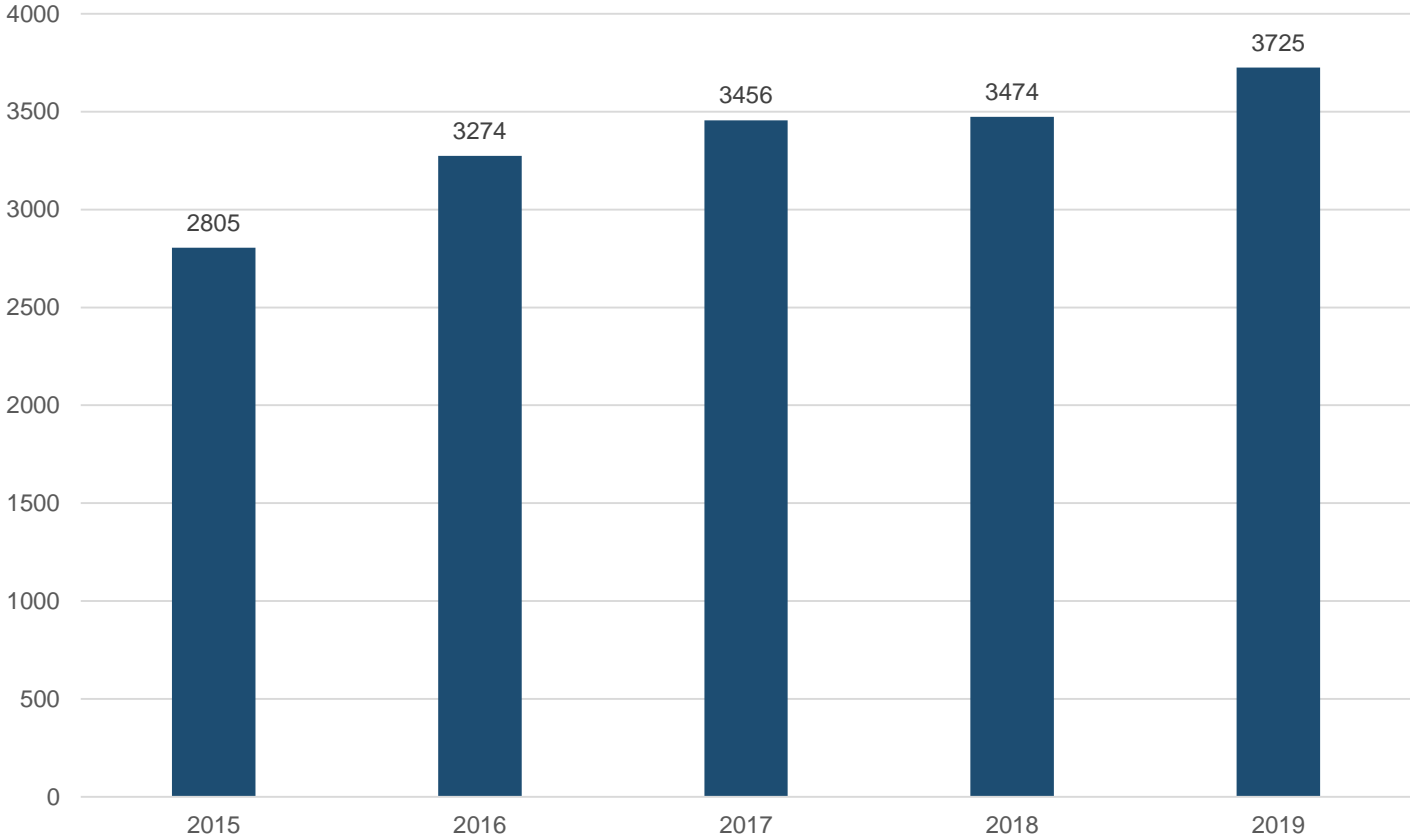

2019 Almond Conference
AT-A-GLANCE

Total Checked-in Attendance

3,913

Total Attendee Pre-Registration | 2015-2019 Comparison

Grower/Processor Pre-Registration | 2015-2019 Comparison

Final Registration | 2015-2019 Comparison

	2015	2016	2017	2018	2019
Checked-In	3,501	3,583	3,898	3,911	3,913
Onsite	1,079	1,000	1,021	1,110	1,066
No-Show	723	700	675	665	882

Total Attendance | 2015-2019 Comparison

Grower/Processor Attendance | 2015-2019 Comparison

Self-Reported Demographics | 2015-2019 Comparison

	2015	2016	2017	2018	2019
# of respondents	2,094	2,040	2,356	2,323	2,394
% of total attendees	60%	57%	60%	59%	61%
Allied Industry	127	100	85	103	100
Beekeeper	44	44	38	51	50
Food Safety/Lab	46	50	52	52	50
Grower	958	823	915	968	941
Processor	303	278	245	271	240
Huller/Sheller	168	173	144	187	147
Importer/Exporter	241	230	215	203	166
Media	20	23	30	19	14
PCA	169	152	171	182	196
Regulator/Gov't Official	20	35	25	37	19

*Of the remaining 1,519 attendees from 2019, 69% are Exhibit Booth staff.

Unique Trade Show Exhibitors | 2015-2019 Comparison

Grower Attendance by County

 *Top three represented counties*

Grower Attendance by Age