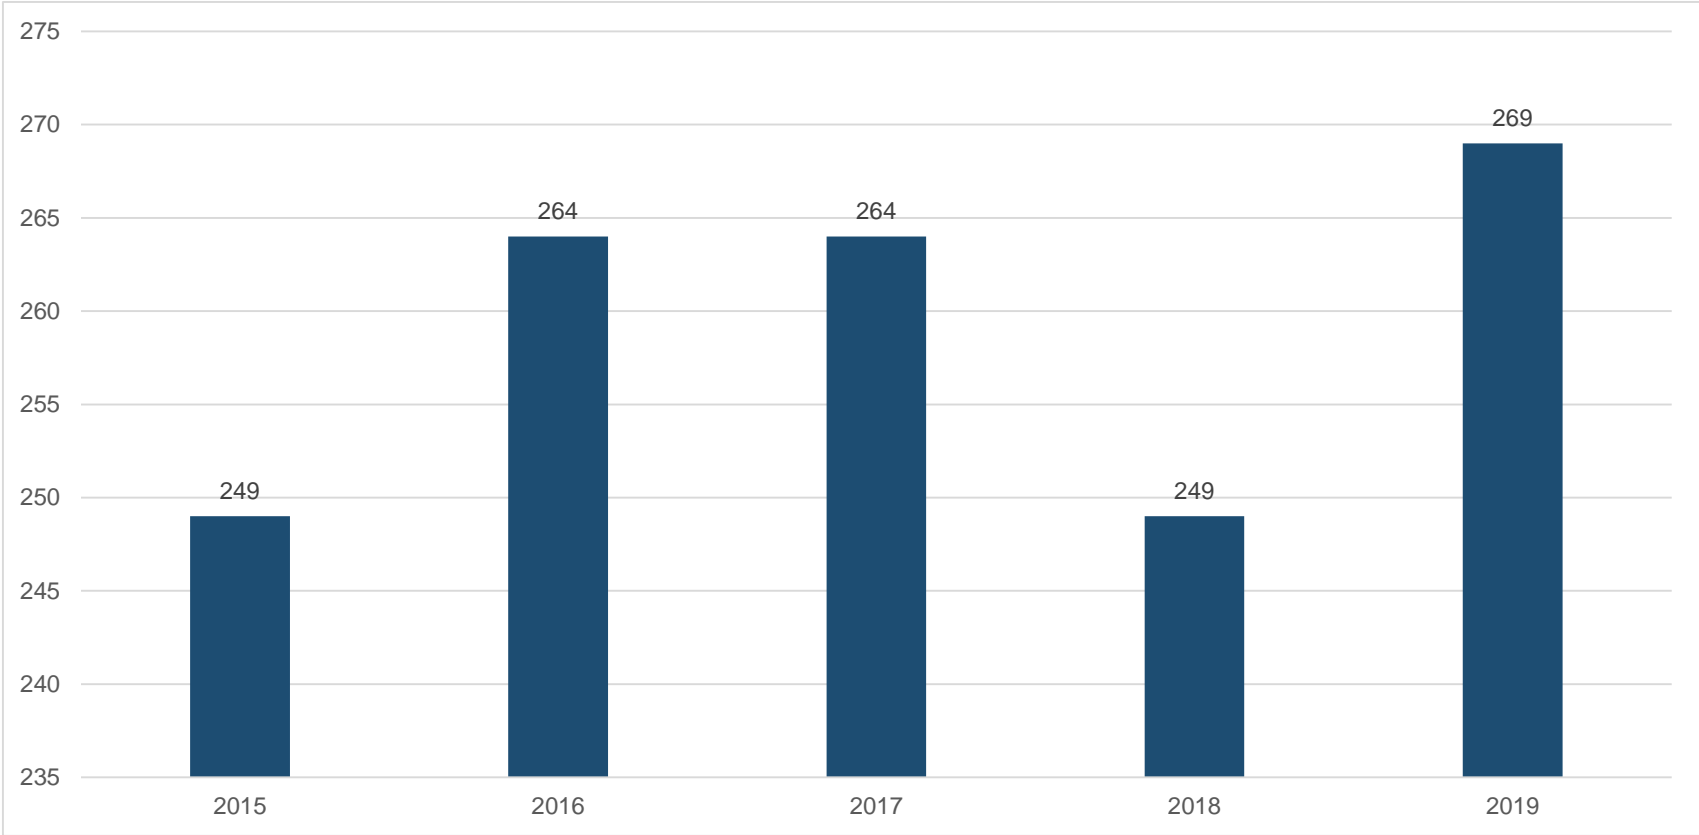

2019 Almond Conference
AT-A-GLANCE

Total Checked-in Attendance

3,913

Total Attendee Pre-Registration | 2015-2019 Comparison

Grower/Processor Pre-Registration | 2015-2019 Comparison

Final Registration | 2015-2019 Comparison

	2015	2016	2017	2018	2019
Checked-In	3,501	3,583	3,898	3,911	3,913
Onsite	1,079	1,000	1,021	1,110	1,066
No-Show	723	700	675	665	882

Total Attendance | 2015-2019 Comparison

Grower/Processor Attendance | 2015-2019 Comparison

Self-Reported Demographics | 2015-2019 Comparison

	2015	2016	2017	2018	2019
# of respondents	2,094	2,040	2,356	2,323	2,394
% of total attendees	60%	57%	60%	59%	61%
Allied Industry	127	100	85	103	100
Beekeeper	44	44	38	51	50
Food Safety/Lab	46	50	52	52	50
Grower	958	823	915	968	941
Processor	303	278	245	271	240
Huller/Sheller	168	173	144	187	147
Importer/Exporter	241	230	215	203	166
Media	20	23	30	19	14
PCA	169	152	171	182	196
Regulator/Gov't Official	20	35	25	37	19

*Of the remaining 1,519 attendees from 2019, 69% are Exhibit Booth staff.

Unique Trade Show Exhibitors | 2015-2019 Comparison

Grower Attendance by County

 *Top three represented counties*

Grower Attendance by Age